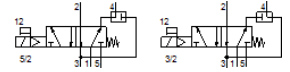

solenoid valve

NVF3-MOH-5/2-K-1/4-IA-EX

Part number: 535988

FESTO

With NAMUR port pattern to VDE/VDI 3845, with solenoid coil, without socket.

Data sheet

Feature	values
Valve function	5/2-way or 3/2-way, single solenoid
Type of actuation	electrical
Width	53 mm
Standard nominal flow rate	900 l/min
Operating pressure	2 ... 10 bar
Design structure	Poppet seat
Type of reset	mechanical spring
Nominal size	7 mm
Exhaust-air function	throttleable
Sealing principle	soft
Assembly position	Any
Conforms to standard	VDI/VDE 3845 (NAMUR)
Manual override	detenting Pushing
Type of piloting	Piloted
Flow direction	non reversible
Freedom from overlap	No
b value	0.33
C value	4.2 l/sbar
Switching time off	100 ms
Switching time on	50 ms
Max. input power	1.46 W
Max. input voltage	48 V
Max. input current	0.487 A
Characteristic coil data	24 V DC: 0.8 W
effective inductivity	negligibly small
effective capacity	negligibly small
ATEX category Gas	II 2G
Explosion ignition protection type Gas	c T6
ATEX category Dust	II 2D
Explosion ignition protection type Dust	c 40°C
Explosion protection certification outside the EU	EPL Db (RU) EPL Dc (RU) EPL Gb (RU) EPL Gc (RU)
Explosion-proof ambient temperature	-5°C ≤ Ta ≤ +40°C
Operating medium	Compressed air in accordance with ISO8573-1:2010 [7:4:4]
Note on operating and pilot medium	Lubricated operation possible (subsequently required for further operation)
CE mark (see declaration of conformity)	to EU directive explosion protection (ATEX)
Corrosion resistance classification CRC	1 - Low corrosion stress
Medium temperature	-5 ... 40 °C
Ambient temperature	-5 ... 40 °C