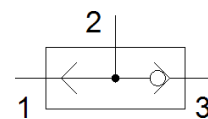

## Data sheet

Feature	values
Valve function	OR function
Pneumatic connection, port 1	PK-4
Pneumatic connection, port 2	PK-4
Mounting type	with through hole
Operating pressure	0.001 ... 6 bar
Pneumatic connection, port 3	PK-4