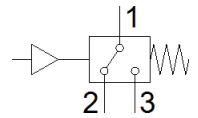

PE converter PE-1/8

Part number: 3344

FESTO

Data sheet

Feature	values
Authorisation	CCC
CE mark (see declaration of conformity)	to EU directive low-voltage devices
Measured variable	Relative pressure
Measurement method	Pneu./elect. pressure transducer
Operating pressure	0.8 ... 10 bar
Operating medium	Compressed air in accordance with ISO8573-1:2010 [7:4:4]
Note on operating and pilot medium	Lubricated operation possible (subsequently required for further operation)
Ambient temperature	-10 ... 60 °C
Switching element function	Changeover switch
Switch-on point	0.8 bar
Switch-off point	0.35 bar
Max. switching output voltage AC	250 V
Max. switching output voltage DC	250 V
Cable length	1 m
Mounting type	with through hole
Assembly position	Any
Pneumatic connection	G1/8
Protection class	IP65